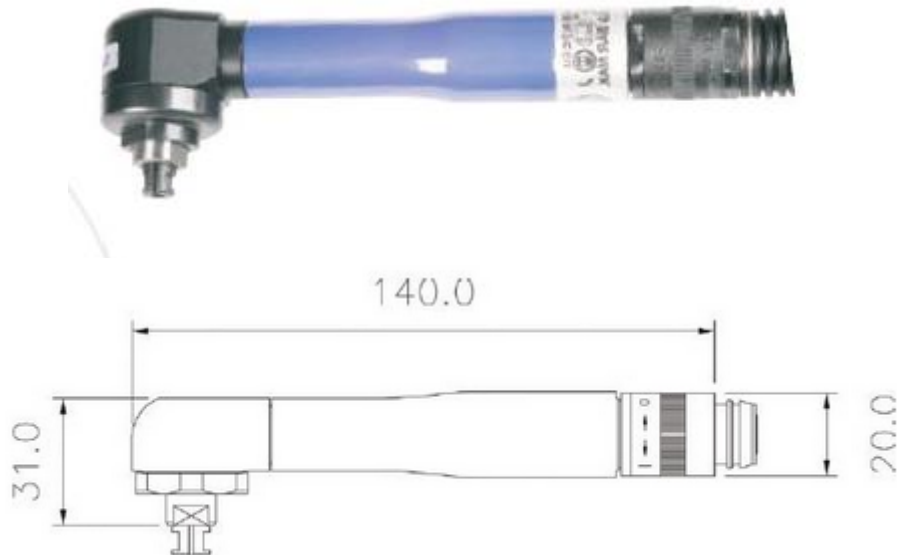

RP 25R

Micro Meuleuse

Model	RP25R
Speed (rpm)	25,000
Power (hp)	0.15
Power (Watt)	110
Weight (Kg)	0.23
Weight (lb)	0.51
Air consumption (m3/min)	0.20
Air consumption (cfm)	7.06
Noise level (db.(A))	68
Standard Collet Size Metric	3
Collet Options - Metric	2.34
Collet Type (Page 37)	CD Type
Exhaust type	Rear
Lever type	Roll Throttle